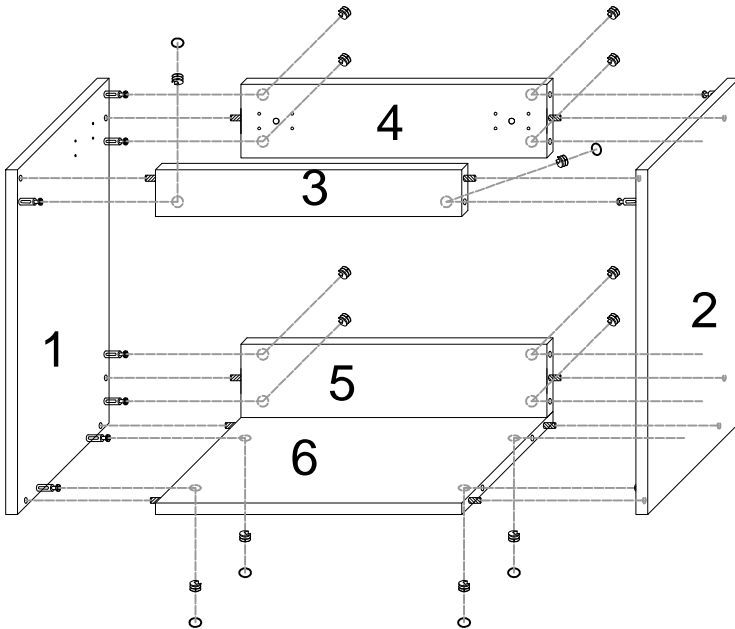

NO.	Schema	PCS	Dimension(mm)
1		1	470×235×16
2		1	470×235×16
3		1	417×64×16
4		1	417×100×16
5		1	417×100×16
6		1	417×235×16
7		1	467×450×15

1

② × 14

① × 12

② × 1

2

③ × 15

④ × 6

⑩ × 16

M4 × 12

⑦ × 2

③ × 1

③ × 14

④ × 6

⑩ × 16

⑦ × 2

3

<p>①① × 2</p>  <p>φ10×40</p>	<p>①② × 2</p> 	<p>①③ × 2</p>  <p>M6×60</p>	<p>①④ × 2</p> 	
---	---	--	---	---

- ①① × 2
- ①② × 2
- ①③ × 2
- ①④ × 2

4

⑤ × 2

⑥ × 12

M4 × 14

⑧ × 1