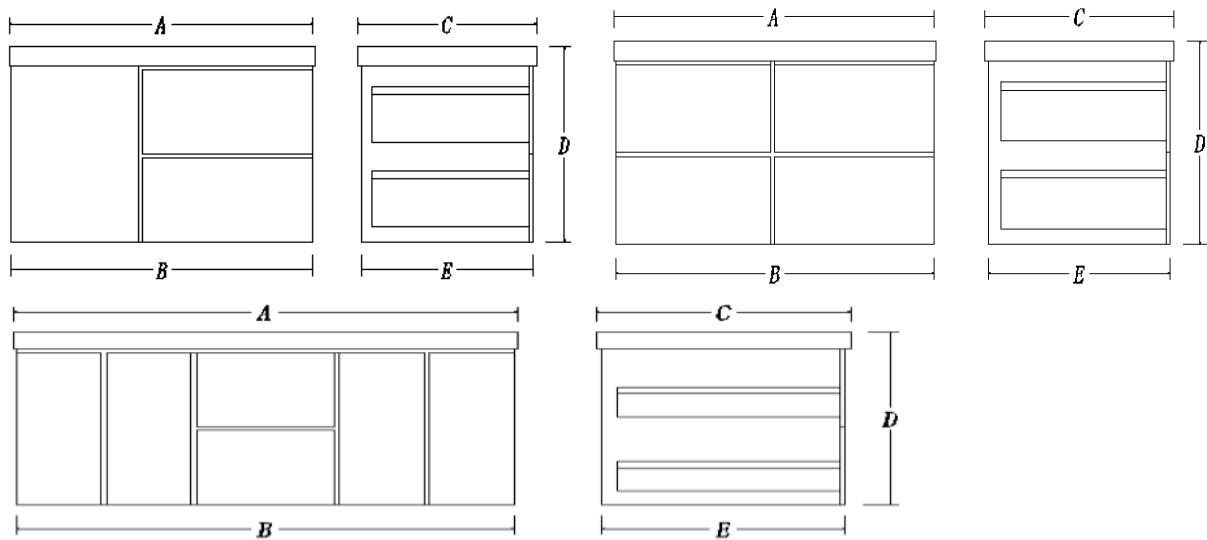

Asron Series

Size : 800/900/1000

Description	A	B	C	D	E	Door	Drawer	Basin
Asron800	810	800	460	520	450	1	2	Single
Asron900	910	900	460	520	450	1	2	Single
Asron1000	1010	1000	460	520	450	1	2	Single
Asron1200	1210	1200	460	520	450	*	4	Double
Asron1500	1500	1490	450	530	450	4	2	Double